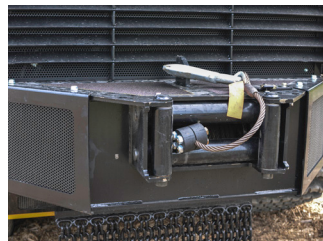

RAYCO

A MORBARK® COMPANY

MADE FOR **MORE** TO KEEP PACE WITH **YOU!**

C200 FORESTRY MULCHER

For the ultimate in compact, powerful mulchers, look no further than Rayco's C200R. Its narrow profile makes the C200R the ultimate for ROW clearing on narrow lines as well as for use in larger-scale clearing projects. The operator cabin is comfortable and spacious, with a high-backed, heated seat with air-ride suspension. The rear fan is auto-reversing, reducing maintenance time.

FEATURES AND BENEFITS

- Powerful 188-HP Isuzu diesel engine
- Available with Rayco Predator or Denis Cimaf Mulcher heads, with 6-foot cutting width
- 66 gpm hydraulic output to the mulcher
- Operating weight less than 20,000-pounds
- Heavy-duty rubber track undercarriage
- 20-inch wide rubber tracks
- 2-speed ground travel
- Hydraulic rear winch
- Hydraulic cab tilt
- Certified ROPS/FOPS/OPS Cab
- Rear view camera with dedicated monitor
- Roof-top and side escape hatches
- High-output LED work lights

MORBARKDEALERS.COM

MORBARK®

C200 FORESTRY MULCHER

SPECIFICATIONS

GENERAL	200RA US (METRIC)	200SA US (METRIC)
Weight of Carrier with Winch & FM200-6DR Mulcher	20,760 lb (9,416.6 kg)	
Length of Carrier with Winch & FM200-6DR Mulcher	229.4" (582.7 cm)	
Height	104.4" (265.2cm)	
Width	90.8" (230.6cm)	89.3" (226.8cm)
Engine	188-HP (140.2 kW) Isuzu 5.2 L T4F	
Fuel Type	Diesel	
Fuel Capacity	64 gallon (242 L)	
Hydraulic Tank	20 gallon (75.7 L)	
High Flow Hydrostatic	66.1 gpm • 5,800 psi (250 L/min • 400 bar)	
Ground Pressure with FM200-6DR Mulcher	5.71 psi(39.4 kPa)	
Track Width	19.7" (500 mm)	18" (457.2mm)
Travel Speed High	4.8 mph (7.7 km/h)	
Travel Speed Low	2.7 mph (4.3 km/h)	
Cab Certifications	ROPS ISO 8082 • FOPS ISO 8083 • OPS ISO 8084/WCB G603	

Protected LED Lights (9700 total lumens)

Rooftop escape hatch and full color, dedicated backup camera display

20,000 lb capacity, hydraulic winch

20" (500mm) wide rubber track